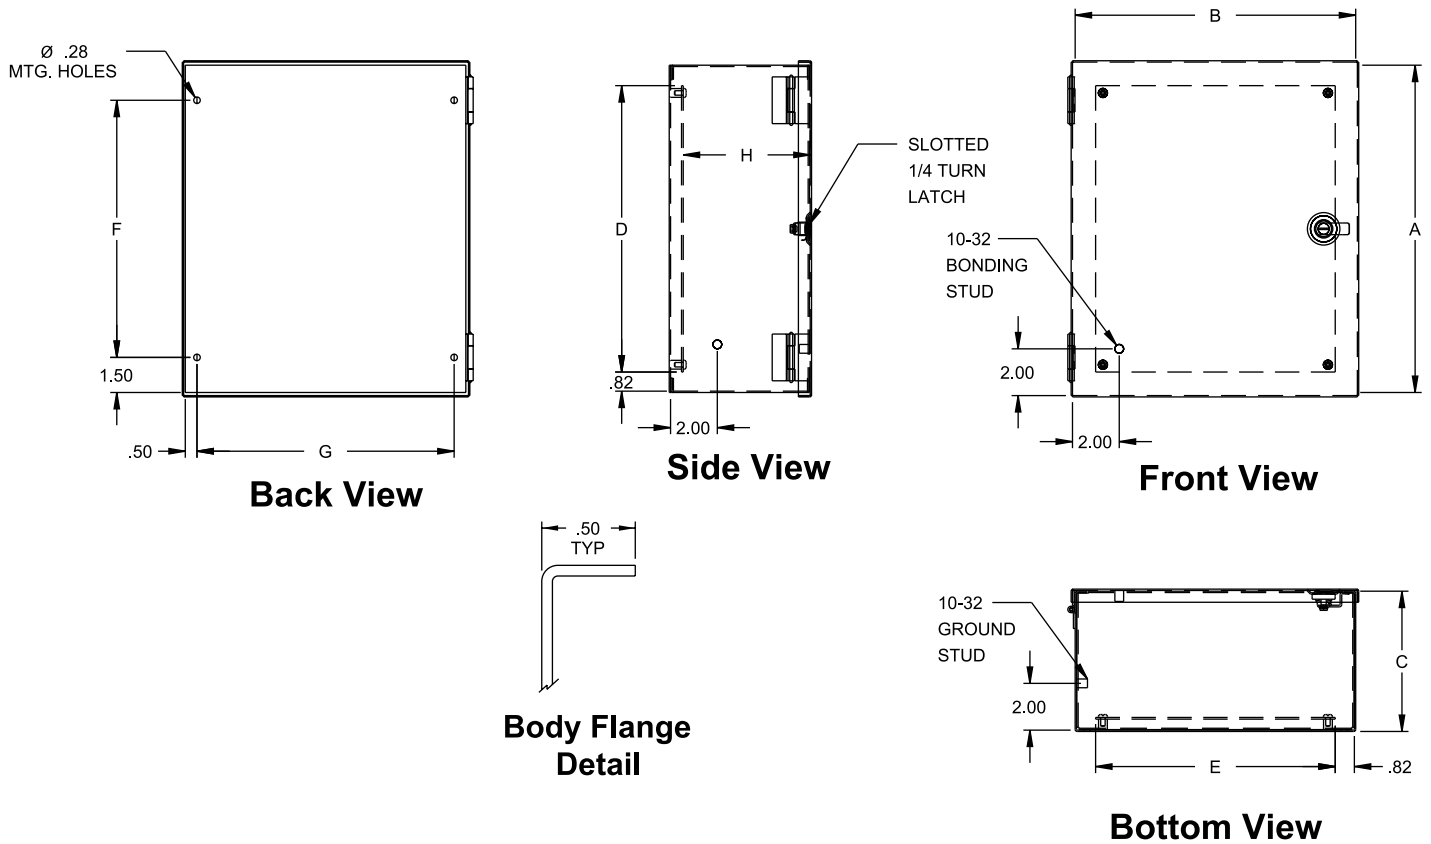

N1J Series Panel Enclosure

NEMA 1

Part No.	Overall Dimensions			Panel Size		Centers			Ship Wt. lbs.
	A	B	C	D	E	F	G	H	
N1J664	6	6	4	4.25	4.25	3.00	5.00	3.43	5
N1J864	8	6	4	6.25	4.25	5.00	5.00	3.43	6
N1J884	8	8	4	6.25	6.25	5.00	7.00	3.43	7
N1J1084	10	8	4	8.25	6.25	7.00	7.00	3.43	8
N1J10104	10	10	4	8.25	8.25	7.00	9.00	3.43	9
N1J12104	12	10	4	10.25	8.25	9.00	9.00	3.43	11
N1J12124	12	12	4	10.25	10.25	9.00	11.00	3.43	13
N1J14124	14	12	4	12.25	10.25	11.00	11.00	3.43	14
N1J886	8	8	6	6.25	6.25	5.00	7.00	5.43	7
N1J1086	10	8	6	8.25	6.25	7.00	7.00	5.43	10
N1J10106	10	10	6	8.25	8.25	7.00	9.00	5.43	11
N1J12106	12	10	6	10.25	8.25	9.00	9.00	5.43	12
N1J12126	12	12	6	10.25	10.25	9.00	11.00	5.43	15
N1J14126	14	12	6	12.25	10.25	11.00	11.00	5.43	16
N1J16126	16	12	6	14.25	10.25	13.00	11.00	5.43	16
N1J20126	20	12	6	18.25	10.25	17.00	11.00	5.43	22
N1J12128	12	12	8	10.25	10.25	9.00	11.00	7.43	17
N1J14128	14	12	8	12.25	10.25	11.00	11.00	7.43	18